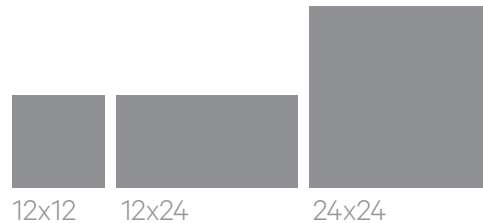

CITAL

ARTISAN

SILVER WIND / CI30MP

FEATURES

MATERIAL: Porcelain

BODY: Color-Body Glazed

FINISHES AVAILABLE: Smooth, Matte

SIZES AVAILABLE:

12x12

12x24

24x24

Custom sizes and cutting available.

OTHER COLORS AVAILABLE:

CI10R

CI30R

CI40MP